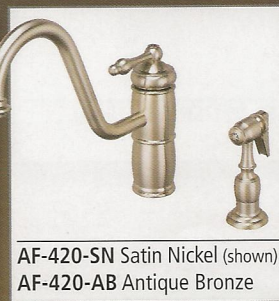

Premium Quality Faucets and Accessories

For Attractive, Functional and Affordable Faucets... Specify Artisan

Faucets

- Eighteen (18) very functional styles available
- High-quality triple satin nickel plating; chrome or antique bronze finishes available on some models
- High-quality solid brass construction with durable ceramic disc cartridge
- Limited lifetime warranty

AF-220-SN Satin Nickel

AF-240-SN Satin Nickel

AF-320-SN Satin Nickel

AF-340-SN Satin Nickel

AF-400-SN Satin Nickel (shown)
AF-400-AB Antique Bronze

AF-410-SN Satin Nickel (shown)
AF-410-AB Antique Bronze

AF-420-SN Satin Nickel (shown)
AF-420-AB Antique Bronze

AF-430-SN Satin Nickel (shown)
AF-430-AB Antique Bronze

AF-600-SN Satin Nickel

AF-620-SN Satin Nickel
AF-620-CP Chrome (shown)