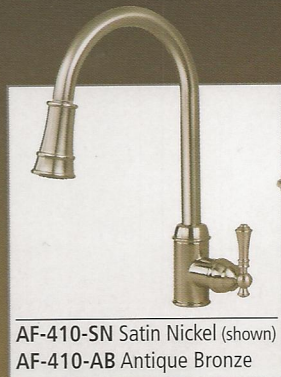

Premium Quality Faucets and Accessories

For Attractive, Functional and Affordable Faucets... Specify Artisan

Faucets

- Eighteen (18) very functional styles available
- High-quality triple satin nickel plating; chrome or antique bronze finishes available on some models
- High-quality solid brass construction with durable ceramic disc cartridge
- Limited lifetime warranty

AF-220-SN Satin Nickel

AF-240-SN Satin Nickel

AF-320-SN Satin Nickel

AF-340-SN Satin Nickel

AF-400-SN Satin Nickel (shown)
AF-400-AB Antique Bronze

AF-410-SN Satin Nickel (shown)
AF-410-AB Antique Bronze

AF-420-SN Satin Nickel (shown)
AF-420-AB Antique Bronze

AF-430-SN Satin Nickel (shown)
AF-430-AB Antique Bronze

AF-600-SN Satin Nickel

AF-620-SN Satin Nickel
AF-620-CP Chrome (shown)